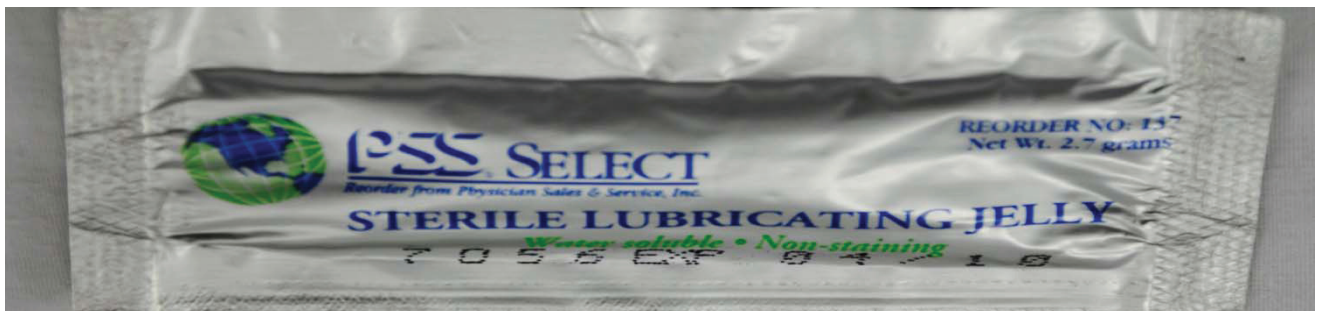

January 25, 2011

To our valued customers:

**RE: RECALLED PSS SELECT LUBRICATING JELLY REORDER NUMBERS 136, 137, AND 138**

THE RECALLED SELECT LUBRICATING JELLY CAN BE IDENTIFIED BY A LOT NUMBER BEGINNING WITH A **7, 8, 9, OR 0**.

EXAMPLES OF THE LOCATION OF THE LOT NUMBERS ARE SHOWN BELOW

**PSS SELECT # 136- THIS TUBE LOT NUMBER EXAMPLE BEGINS WITH “9”**

**PSS SELECT (2007) # 137 AND 138- THIS FOIL PACK LOT NUMBER EXAMPLE BEGINS WITH “7”**

**SELECT (2008 and later) #137 AND 138 – THIS FOIL PACK LOT NUMBER EXAMPLE BEGINS WITH “9”**