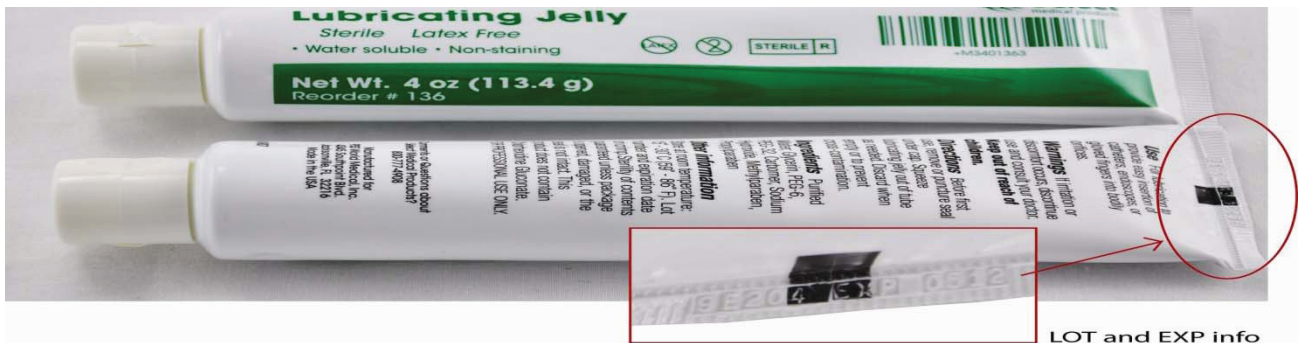

January 25, 2011

To our valued customers:

**RE: RECALLED PSS SELECT LUBRICATING JELLY REORDER NUMBERS 136, 137, AND 138**

THE RECALLED SELECT LUBRICATING JELLY CAN BE IDENTIFIED BY A LOT NUMBER BEGINNING WITH A **7, 8, 9, OR 0**.

EXAMPLES OF THE LOCATION OF THE LOT NUMBERS ARE SHOWN BELOW

**PSS SELECT # 136- THIS TUBE LOT NUMBER EXAMPLE BEGINS WITH “9”**

**PSS SELECT (2007) # 137 AND 138- THIS FOIL PACK LOT NUMBER EXAMPLE BEGINS WITH “7”**

**SELECT (2008 and later) #137 AND 138 – THIS FOIL PACK LOT NUMBER EXAMPLE BEGINS WITH “9”**